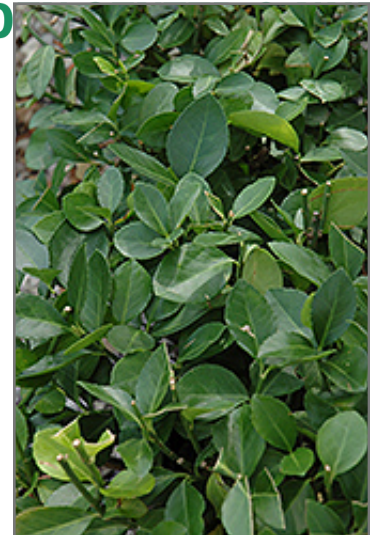

Landscape Attributes

Manhattan Spreading Euonymus is a multi-stemmed evergreen shrub with a more or less rounded form. Its relatively fine texture sets it apart from other landscape plants with less refined foliage.

- Mass Planting
- Hedges/Screening
- General Garden Use
- Groundcover

Planting & Growing

Manhattan Spreading Euonymus will grow to be about 8 feet tall at maturity, with a spread of 5 feet. It tends to fill out right to the ground and therefore doesn't necessarily require facer plants in front, and is suitable for planting under power lines. It grows at a fast rate, and under ideal conditions can be expected to live for approximately 30 years.