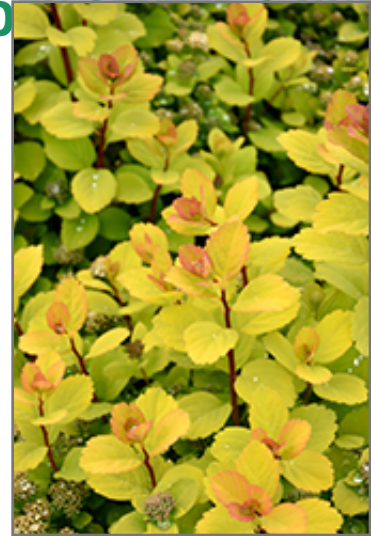

Planting & Growing

Glow Girl Birch Leaf Spirea will grow to be about 24 inches tall at maturity, with a spread of 24 inches. It tends to fill out right to the ground and therefore doesn't necessarily require facer plants in front. It grows at a medium rate, and under ideal conditions can be expected to live for approximately 20 years.

This shrub should only be grown in full sunlight. It prefers to grow in average to moist conditions, and shouldn't be allowed to dry out. It is not particular as to soil type or pH. It is highly tolerant of urban pollution and will even thrive in inner city environments. This is a selected variety of a species not originally from North America.

*Glow Girl Birch Leaf Spirea foliage
Photo courtesy of NetPS Plant Finder*