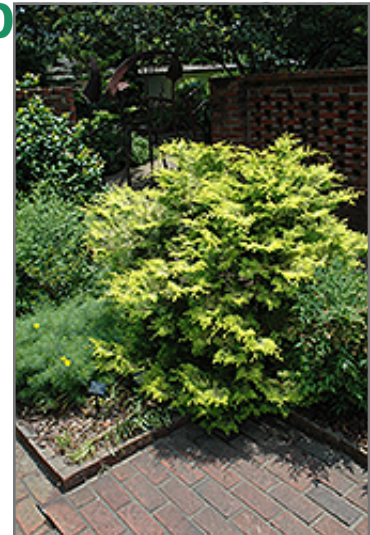

Cripps Gold Falsecypress *Chamaecyparis obtusa 'Crippsii'*

Height: 30 feet

Spread: 25 feet

Sunlight: ○ ●

Hardiness Zone: 6a

Description:

Similar to the species but more compact with attractive golden foliage all season long, broadly pyramidal with interesting reddish bark, almost fibrous

Ornamental Features

Cripps Gold Falsecypress is primarily valued in the landscape for its distinctively pyramidal habit of growth. It has attractive yellow evergreen foliage which emerges gold in spring. The scale-like sprays of foliage are highly ornamental and remain yellow throughout the winter.

Landscape Attributes

Cripps Gold Falsecypress is a multi-stemmed evergreen tree with a distinctive and refined pyramidal form. Its relatively fine texture sets it apart from other landscape plants with less refined foliage.

Cripps Gold Falsecypress is recommended for the following landscape applications;

- Accent
- Vertical Accent
- Hedges/Screening

Planting & Growing

Cripps Gold Falsecypress will grow to be about 30 feet tall at maturity, with a spread of 25 feet. It has a low canopy, and should not be planted underneath power lines. It grows at a medium rate, and under ideal conditions can be expected to live for 70 years or more.