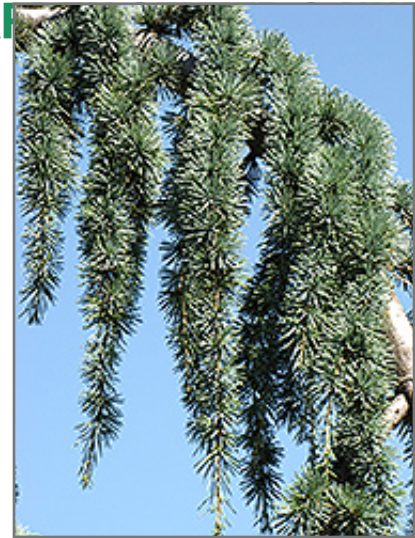

Weeping Blue Atlas Cedar is an open multi-stemmed evergreen shrub with a rounded form and gracefully weeping branches. Its relatively fine texture sets it apart from other landscape plants with less refined foliage.

This shrub will require occasional maintenance and upkeep, and usually looks its best without pruning, although it will tolerate pruning. It has no significant negative characteristics.

Weeping Blue Atlas Cedar is recommended for the following landscape applications;

- Accent
- General Garden Use

Planting & Growing

Weeping Blue Atlas Cedar will grow to be about 15 feet tall at maturity, with a spread of 30 feet. It has a low canopy with a typical clearance of 1 foot from the ground, and is suitable for planting under power lines. It grows at a slow rate, and under ideal conditions can be expected to live to a ripe old age of 100 years or more; think of this as a heritage shrub for future generations!

This shrub should only be grown in full sunlight. It is very adaptable to both dry and moist growing conditions, but will not tolerate any standing water. It is not particular as to soil type or pH. It is somewhat tolerant of urban pollution, and will benefit from being planted in a relatively sheltered location. Consider applying a thick mulch around the root zone in winter to protect it in exposed locations or colder microclimates. This is a selected variety of a species not originally from North America.

Weeping Blue Atlas Cedar foliage
Photo courtesy of NetPS Plant Finder