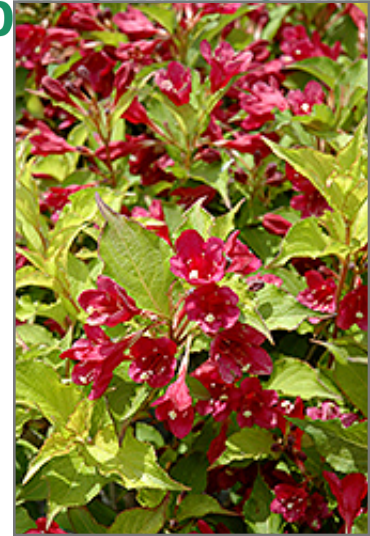

Ghost® Weigela
Weigela florida 'Carlton'

Height: 4 feet

Spread: 4 feet

Sunlight: ○

Hardiness Zone: 4a

Description:

This is one interesting weigela; forms a mounded shrub with foliage that starts out green then turns an iridescent butter yellow, finishing almost greenish-white in fall; long blooming ruby red trumpet-shaped flowers attract hummingbirds

Ornamental Features

Ghost Weigela features showy clusters of ruby-red trumpet-shaped flowers with creamy white anthers along the branches from late spring to mid fall. It has attractive buttery yellow deciduous foliage which emerges light green in spring. The pointy leaves are highly ornamental and turn an outstanding white in the fall. The smooth gray bark and brick red branches add an interesting dimension to the landscape.

Landscape Attributes

Ghost Weigela is a dense multi-stemmed deciduous shrub with a mounded form. Its relatively fine texture sets it apart from other landscape plants with less refined foliage.

This shrub will require occasional maintenance and upkeep, and should only be pruned after flowering to avoid removing any of the current season's flowers. It is a good choice for attracting hummingbirds to your yard. It has no significant negative characteristics.

Ghost Weigela is recommended for the following landscape applications;

- Accent
- Mass Planting
- Hedges/Screening
- General Garden Use

Ghost Weigela flowers
Photo courtesy of NetPS Plant Finder

Ghost Weigela foliage
Photo courtesy of NetPS Plant Finder