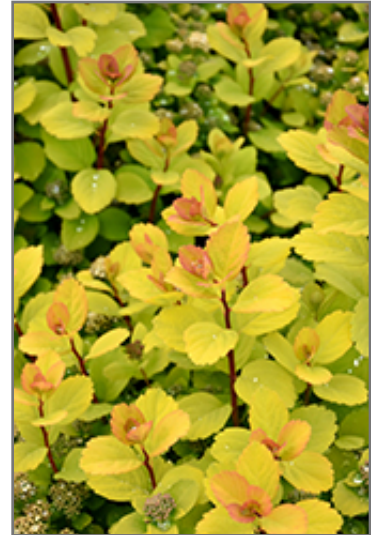

- Mass Planting
- Rock/Alpine Gardens
- General Garden Use

Planting & Growing

Glow Girl Birch Leaf Spirea will grow to be about 24 inches tall at maturity, with a spread of 24 inches. It tends to fill out right to the ground and therefore doesn't necessarily require facer plants in front. It grows at a medium rate, and under ideal conditions can be expected to live for approximately 20 years.

This shrub should only be grown in full sunlight. It prefers to grow in average to moist conditions, and shouldn't be allowed to dry out. It is not particular as to soil type or pH. It is highly tolerant of urban pollution and will even thrive in inner city environments. This is a selected variety of a species not originally from North America.

*Glow Girl Birch Leaf Spirea foliage
Photo courtesy of NetPS Plant Finder*