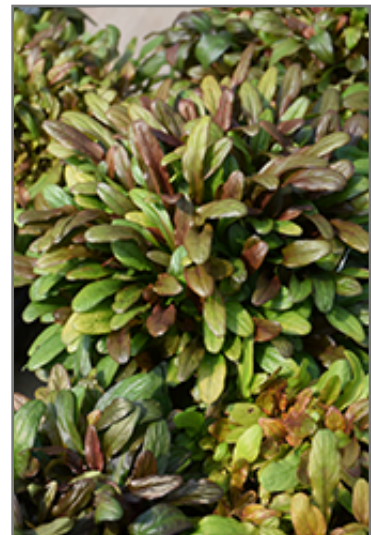

*Feathered Friends Fancy Finch
Bugleweed flowers*
Photo courtesy of NetPS Plant Finder

*Feathered Friends Fancy Finch
Bugleweed foliage*
Photo courtesy of NetPS Plant Finder