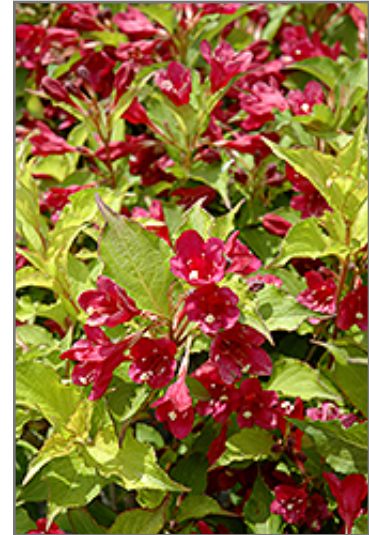

Ghost® Weigela

Weigela florida 'Carlton'

Height: 4 feet

Spread: 4 feet

Sunlight: ○

Hardiness Zone: 4a

Description:

This is one interesting weigela; forms a mounded shrub with foliage that starts out green then turns an iridescent butter yellow, finishing almost greenish-white in fall; long blooming ruby red trumpet-shaped flowers attract hummingbirds

Ornamental Features

Ghost Weigela features showy clusters of ruby-red trumpet-shaped flowers with creamy white anthers along the branches from late spring to mid fall. It has attractive buttery yellow deciduous foliage which emerges light green in spring. The pointy leaves are highly ornamental and turn an outstanding white in the fall. The smooth gray bark and brick red branches add an interesting dimension to the landscape.

Landscape Attributes

Ghost Weigela is a dense multi-stemmed deciduous shrub with a mounded form. Its relatively fine texture sets it apart from other landscape plants with less refined foliage.

This shrub will require occasional maintenance and upkeep, and should only be pruned after flowering to avoid removing any of the current season's flowers. It is a good choice for attracting hummingbirds to your yard. It has no significant negative characteristics.

Ghost Weigela is recommended for the following landscape applications;

Ghost Weigela flowers
Photo courtesy of NetPS Plant Finder