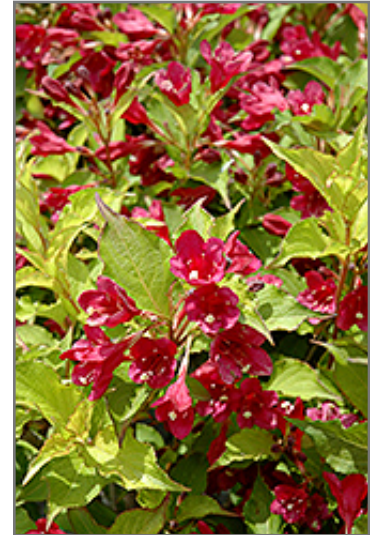

Ghost® Weigela
Weigela florida 'Carlton'

Height: 4 feet

Spread: 4 feet

Sunlight: ○

Hardiness Zone: 4a

Description:

This is one interesting weigela; forms a mounded shrub with foliage that starts out green then turns an iridescent butter yellow, finishing almost greenish-white in fall; long blooming ruby red trumpet-shaped flowers attract hummingbirds

Ornamental Features

Ghost Weigela features showy clusters of ruby-red trumpet-shaped flowers with creamy white anthers along the branches from late spring to mid fall. It has attractive buttery yellow deciduous foliage which emerges light green in spring. The pointy leaves are highly ornamental and turn an outstanding white in the fall. The smooth gray bark and brick red branches add an interesting dimension to the landscape.

Landscape Attributes

Ghost Weigela is a dense multi-stemmed deciduous shrub with a mounded form. Its relatively fine texture sets it apart from other landscape plants with less refined foliage.

This shrub will require occasional maintenance and upkeep, and should only be pruned after flowering to avoid removing any of the current season's flowers. It is a good choice for attracting hummingbirds to your yard. It has no significant negative characteristics.

Ghost Weigela is recommended for the following landscape applications;

Ghost Weigela flowers
Photo courtesy of NetPS Plant Finder